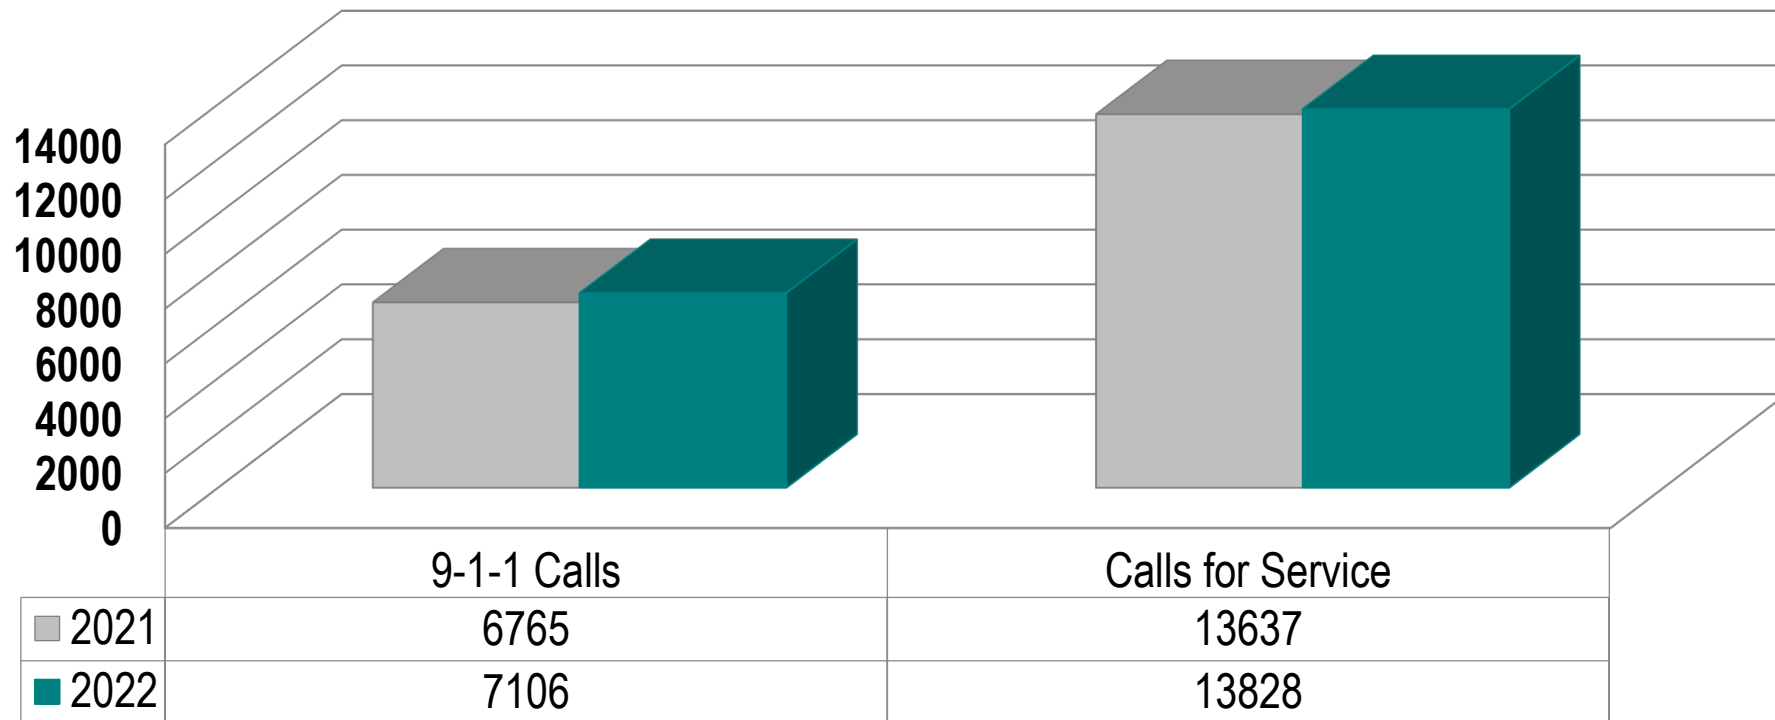

LA MESA

JEWEL OF THE HILLS

**Police Department Operations Report
1st Quarter 2022**

La Mesa Part I Crime Rate 1962-2022 YTD

FBI Part I Crimes 1st Quarter Year-to-Date

Historical Violent Crime Comparison 1st Quarter Year-to-Date

Historical Property Crime Comparison 1st Quarter Year-to-Date

Communications Statistics

1st Quarter Year-to-Date

	2021 YTD	2022 YTD
9-1-1 Answer Time	100%	100%

Case Highlight

Suspect Arrested for Bank Robbery