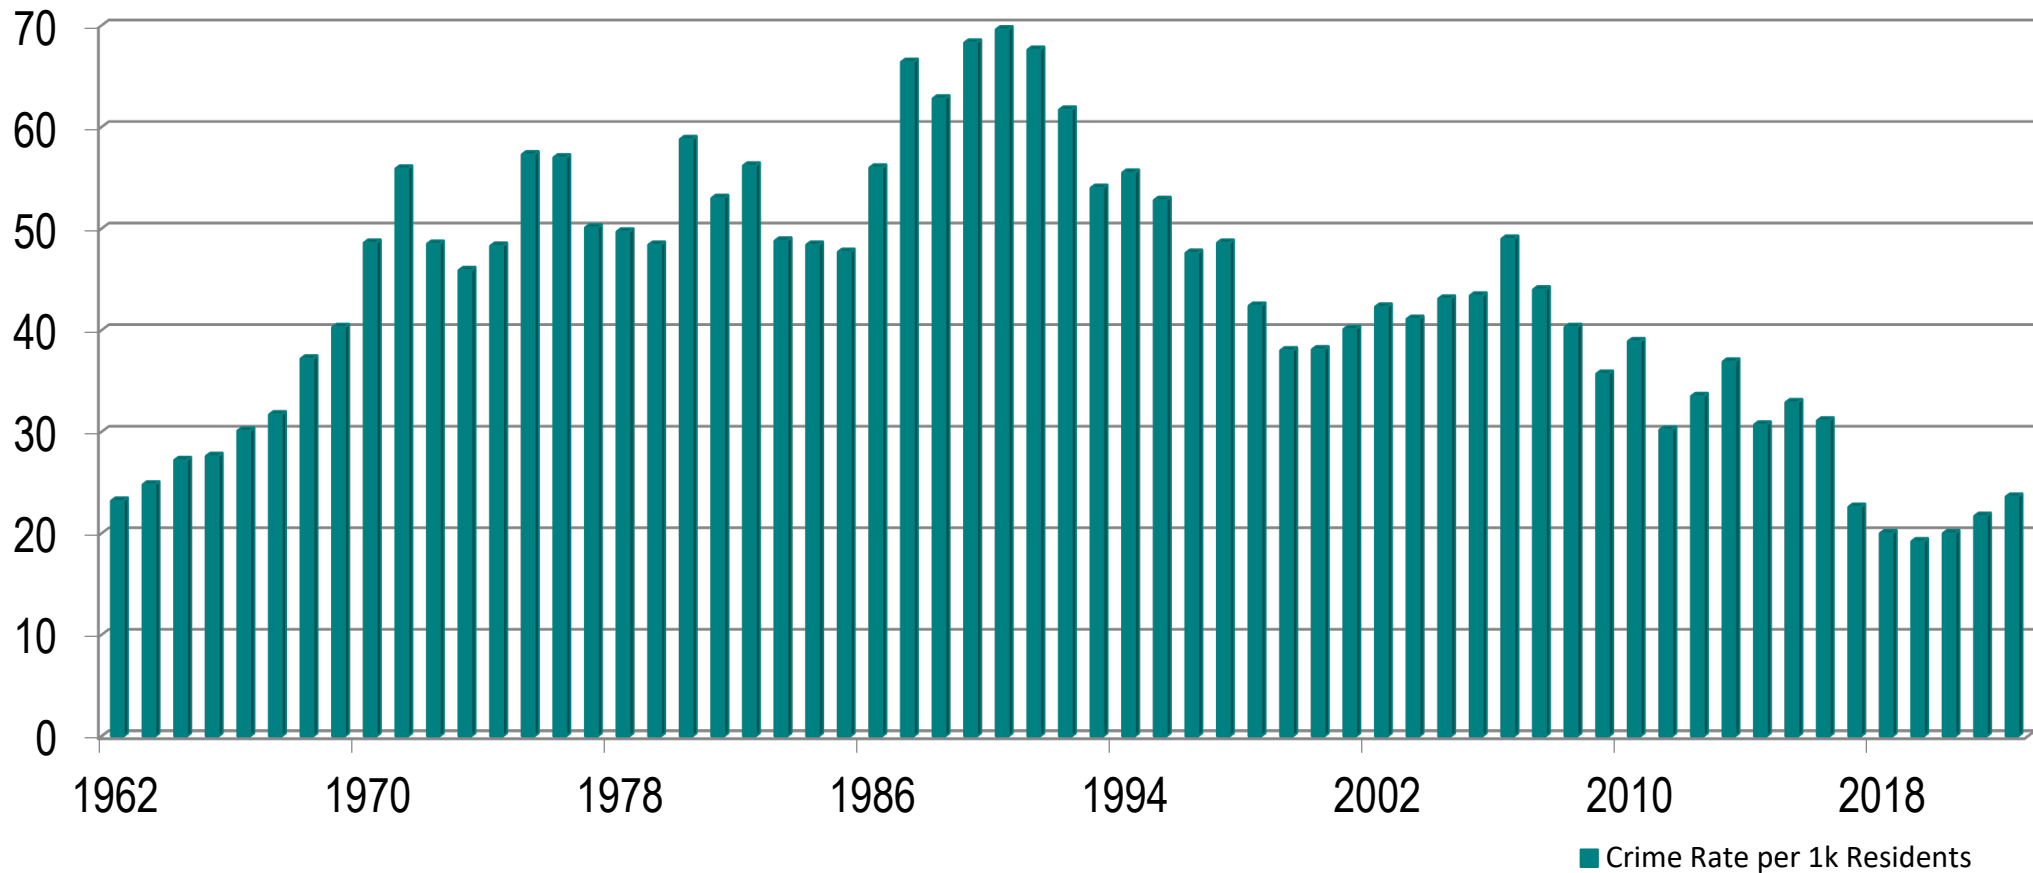

LA MESA

JEWEL OF THE HILLS

**Police Department Operations Report
1st Quarter 2022**

La Mesa Part I Crime Rate 1962-2022 YTD

FBI Part I Crimes 1st Quarter Year-to-Date

Historical Violent Crime Comparison 1st Quarter Year-to-Date

Historical Property Crime Comparison 1st Quarter Year-to-Date

Communications Statistics

1st Quarter Year-to-Date

	2021 YTD	2022 YTD
9-1-1 Answer Time	100%	100%

Case Highlight

Suspect Arrested for Bank Robbery