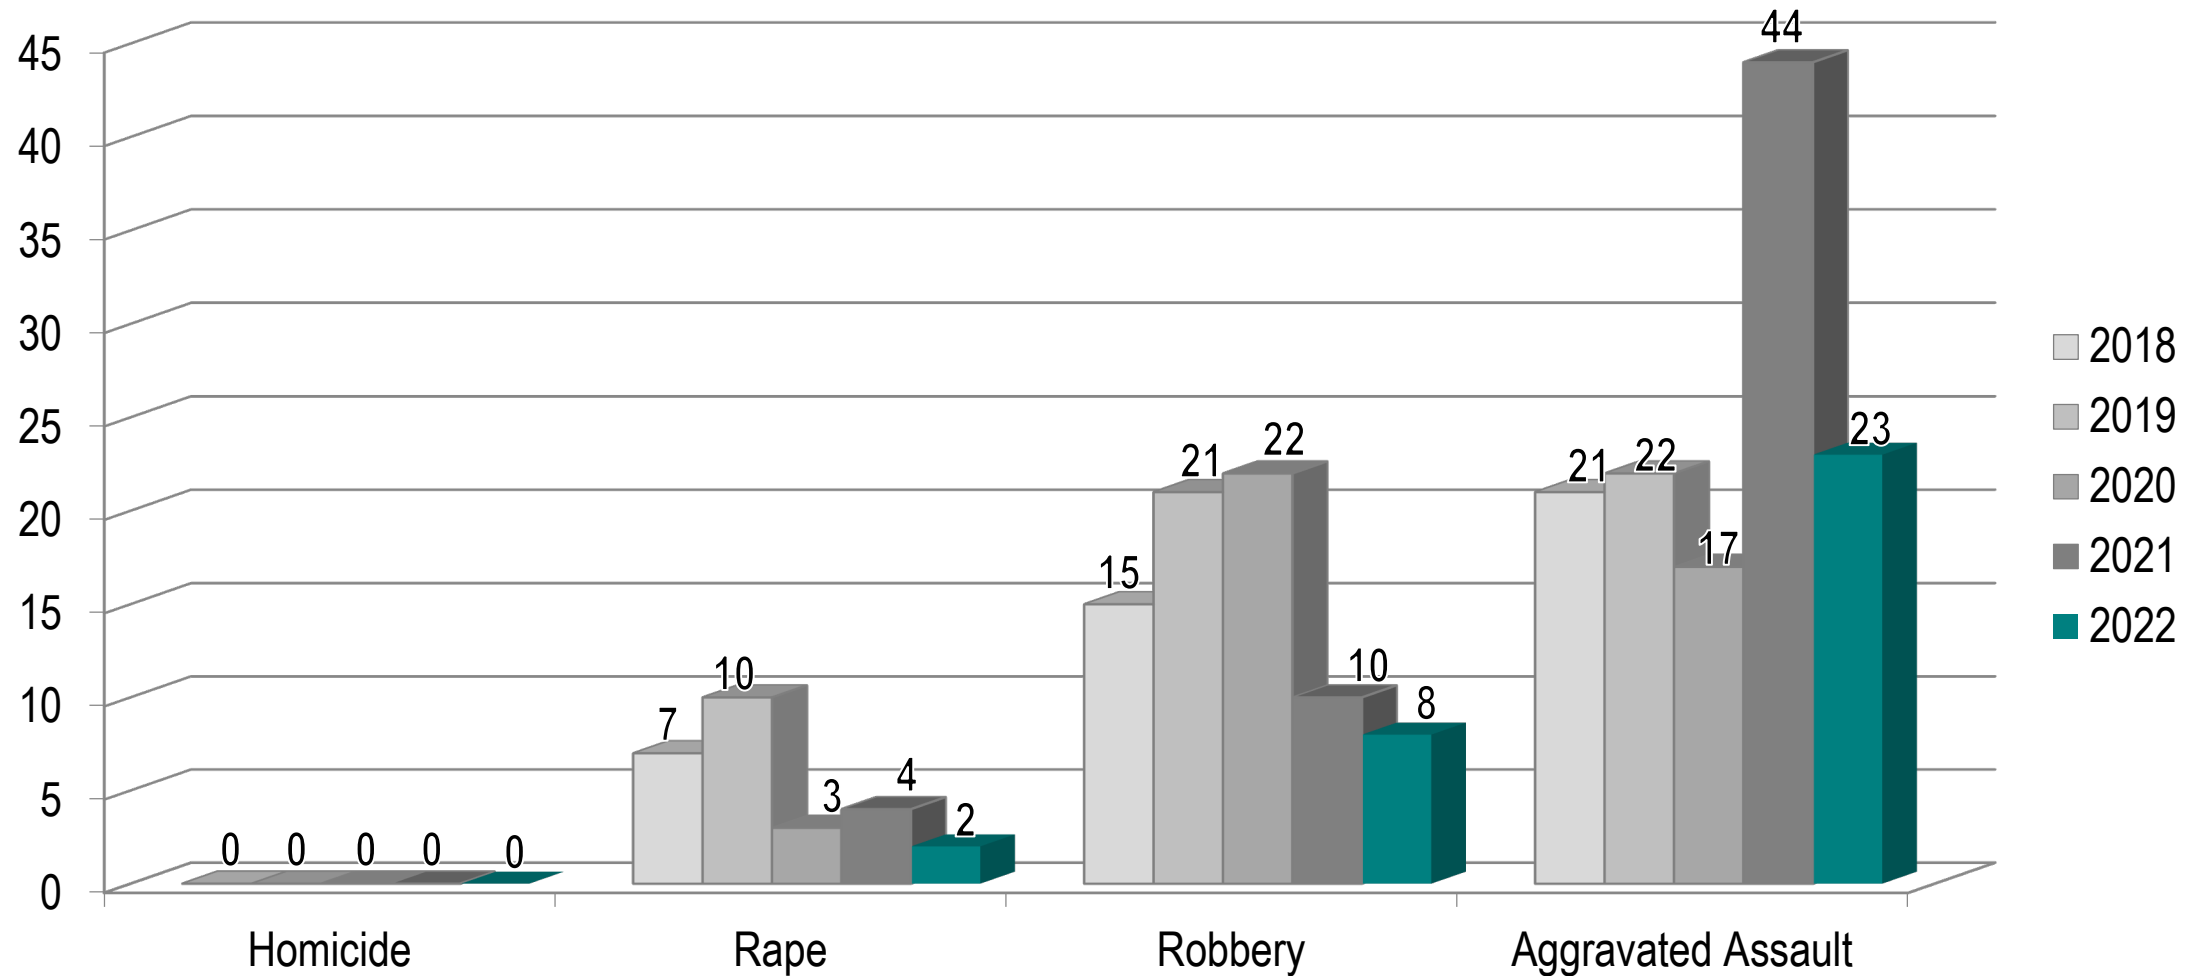

LA MESA

JEWEL OF THE HILLS

**Police Department Operations Report
1st Quarter 2022**

La Mesa Part I Crime Rate 1962-2022 YTD

FBI Part I Crimes 1st Quarter Year-to-Date

Historical Violent Crime Comparison 1st Quarter Year-to-Date

Historical Property Crime Comparison 1st Quarter Year-to-Date

Communications Statistics

1st Quarter Year-to-Date

	2021 YTD	2022 YTD
9-1-1 Answer Time	100%	100%

Case Highlight

Suspect Arrested for Bank Robbery