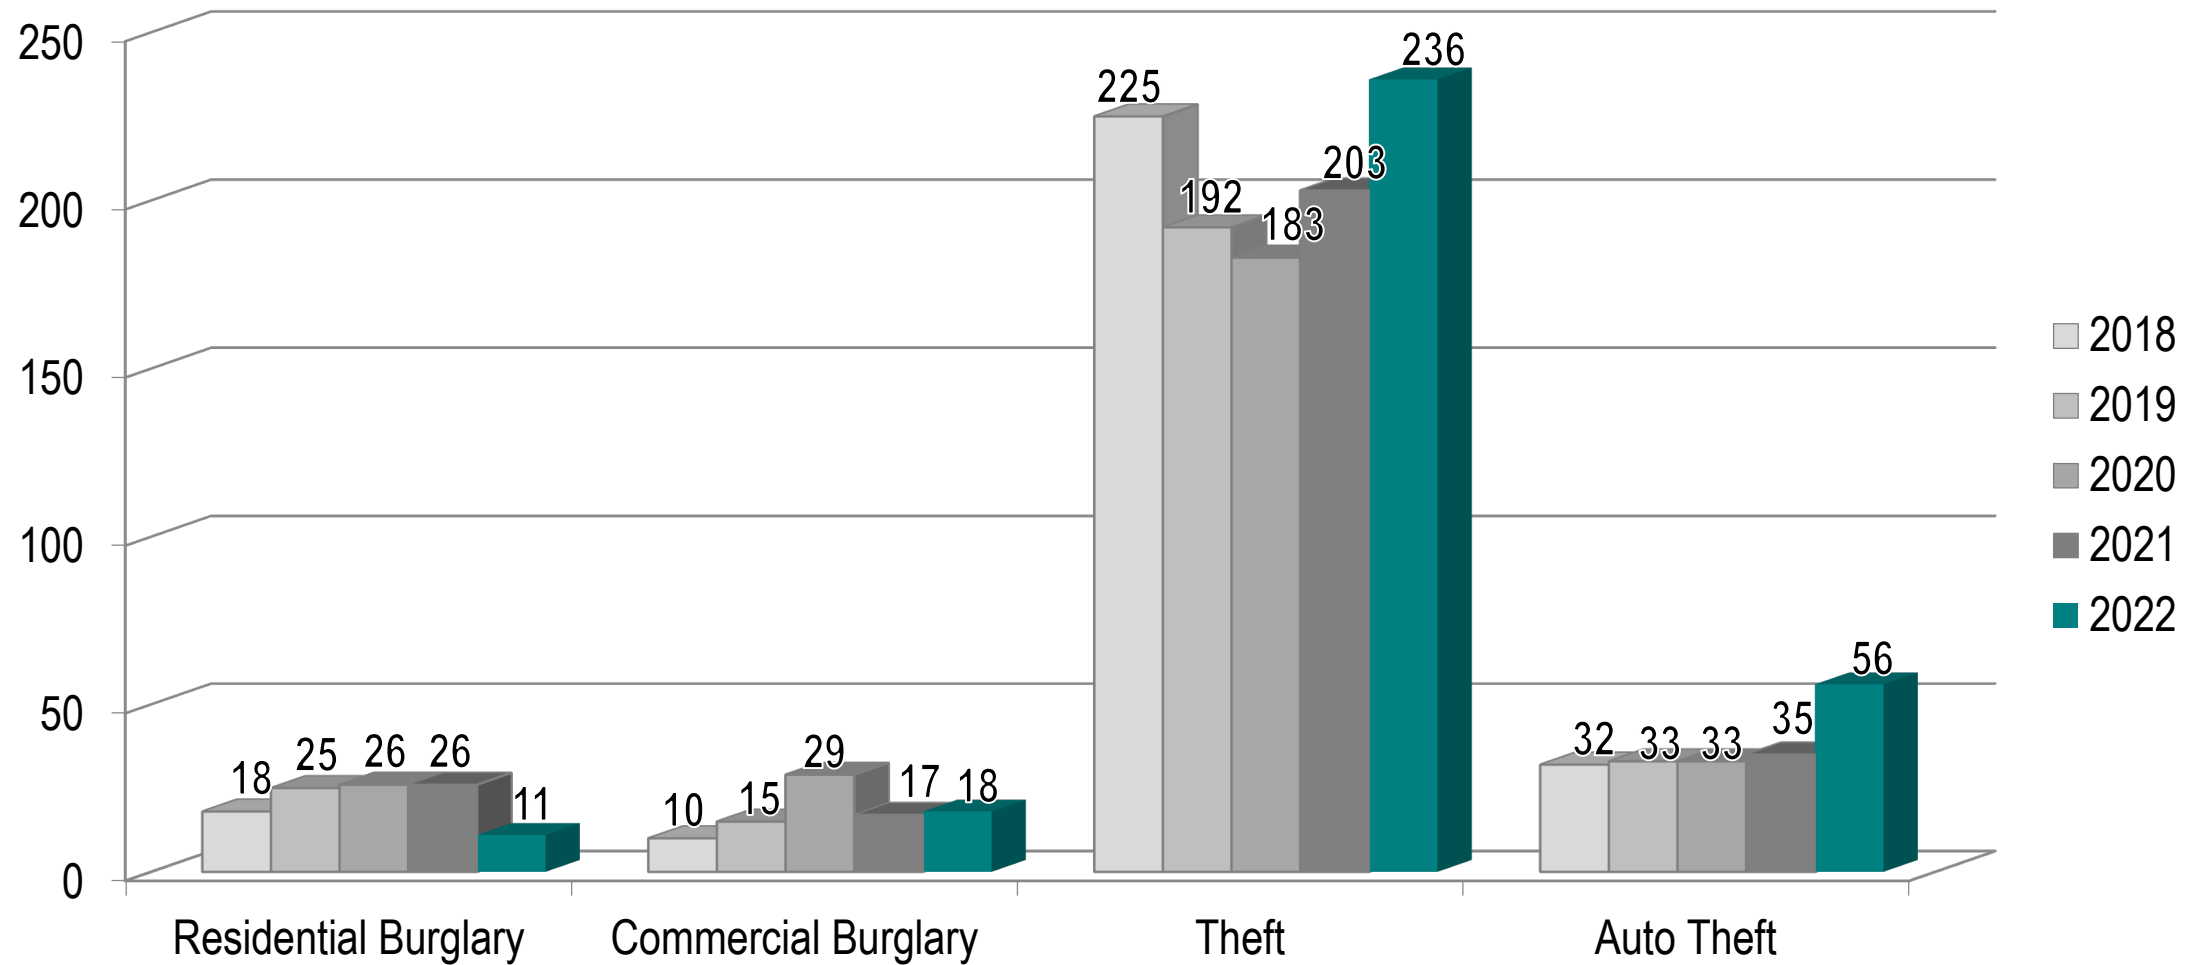

LA MESA

JEWEL OF THE HILLS

**Police Department Operations Report
1st Quarter 2022**

La Mesa Part I Crime Rate 1962-2022 YTD

FBI Part I Crimes 1st Quarter Year-to-Date

Historical Violent Crime Comparison 1st Quarter Year-to-Date

Historical Property Crime Comparison 1st Quarter Year-to-Date

Communications Statistics

1st Quarter Year-to-Date

	2021 YTD	2022 YTD
9-1-1 Answer Time	100%	100%

Case Highlight

Suspect Arrested for Bank Robbery