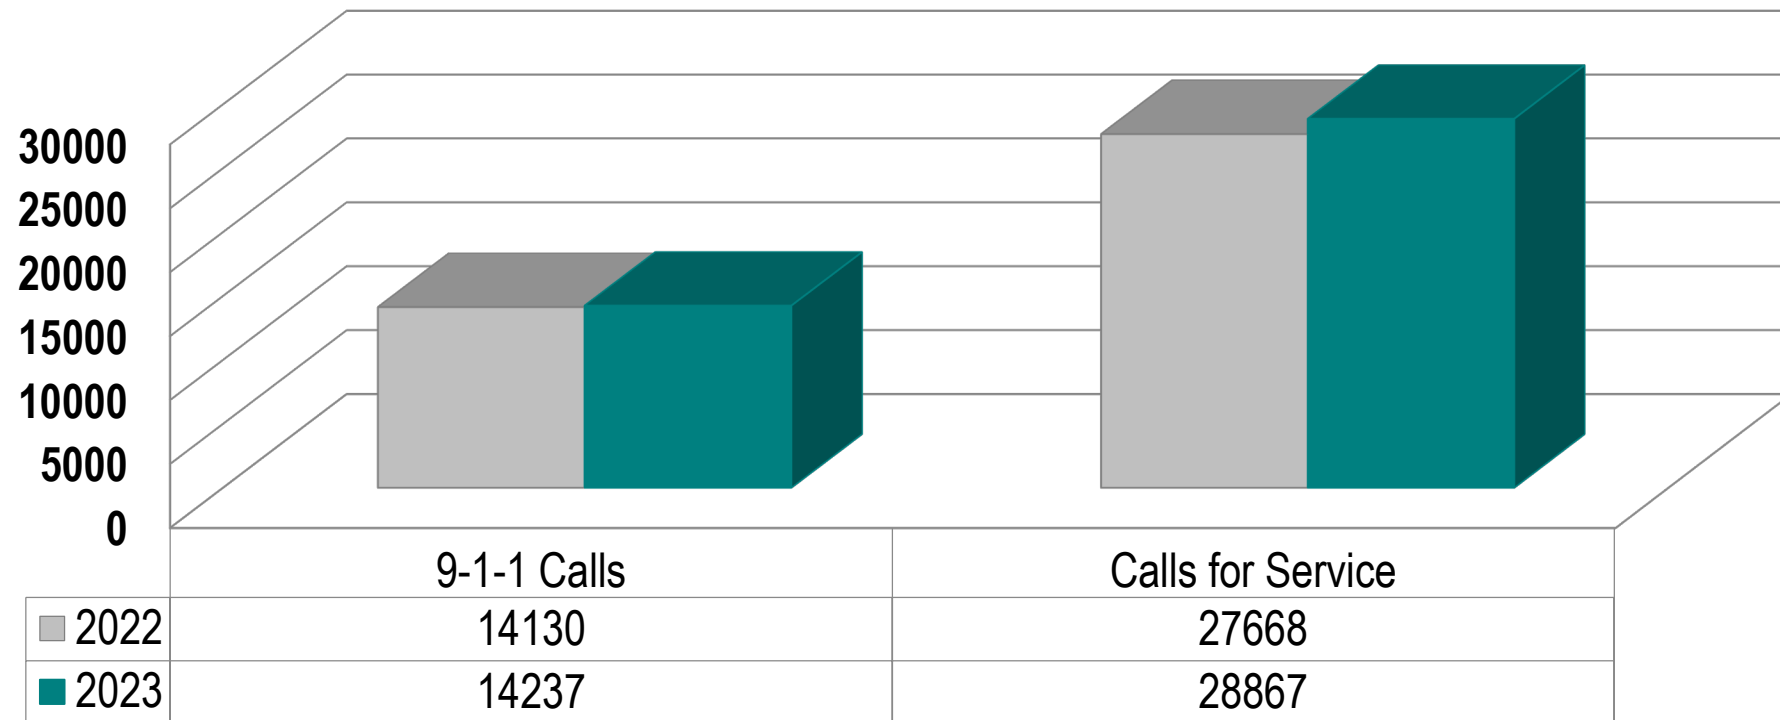

LA MESA

JEWEL OF THE HILLS

**Police Department Quarterly Report
2nd Quarter 2023**

La Mesa Part I Crime Rate 1962-2023 YTD

FBI Part I Crimes 2nd Quarter Year-to-Date

Historical Violent Crime Comparison 2nd Quarter Year-to-Date

Historical Property Crime Comparison 2nd Quarter Year-to-Date

Communications Statistics 2nd Quarter Year-to-Date

	2022 YTD	2023 YTD
9-1-1 Answer Time	100%	100%

Case Highlight

Suspect Arrested for Attempted Murder