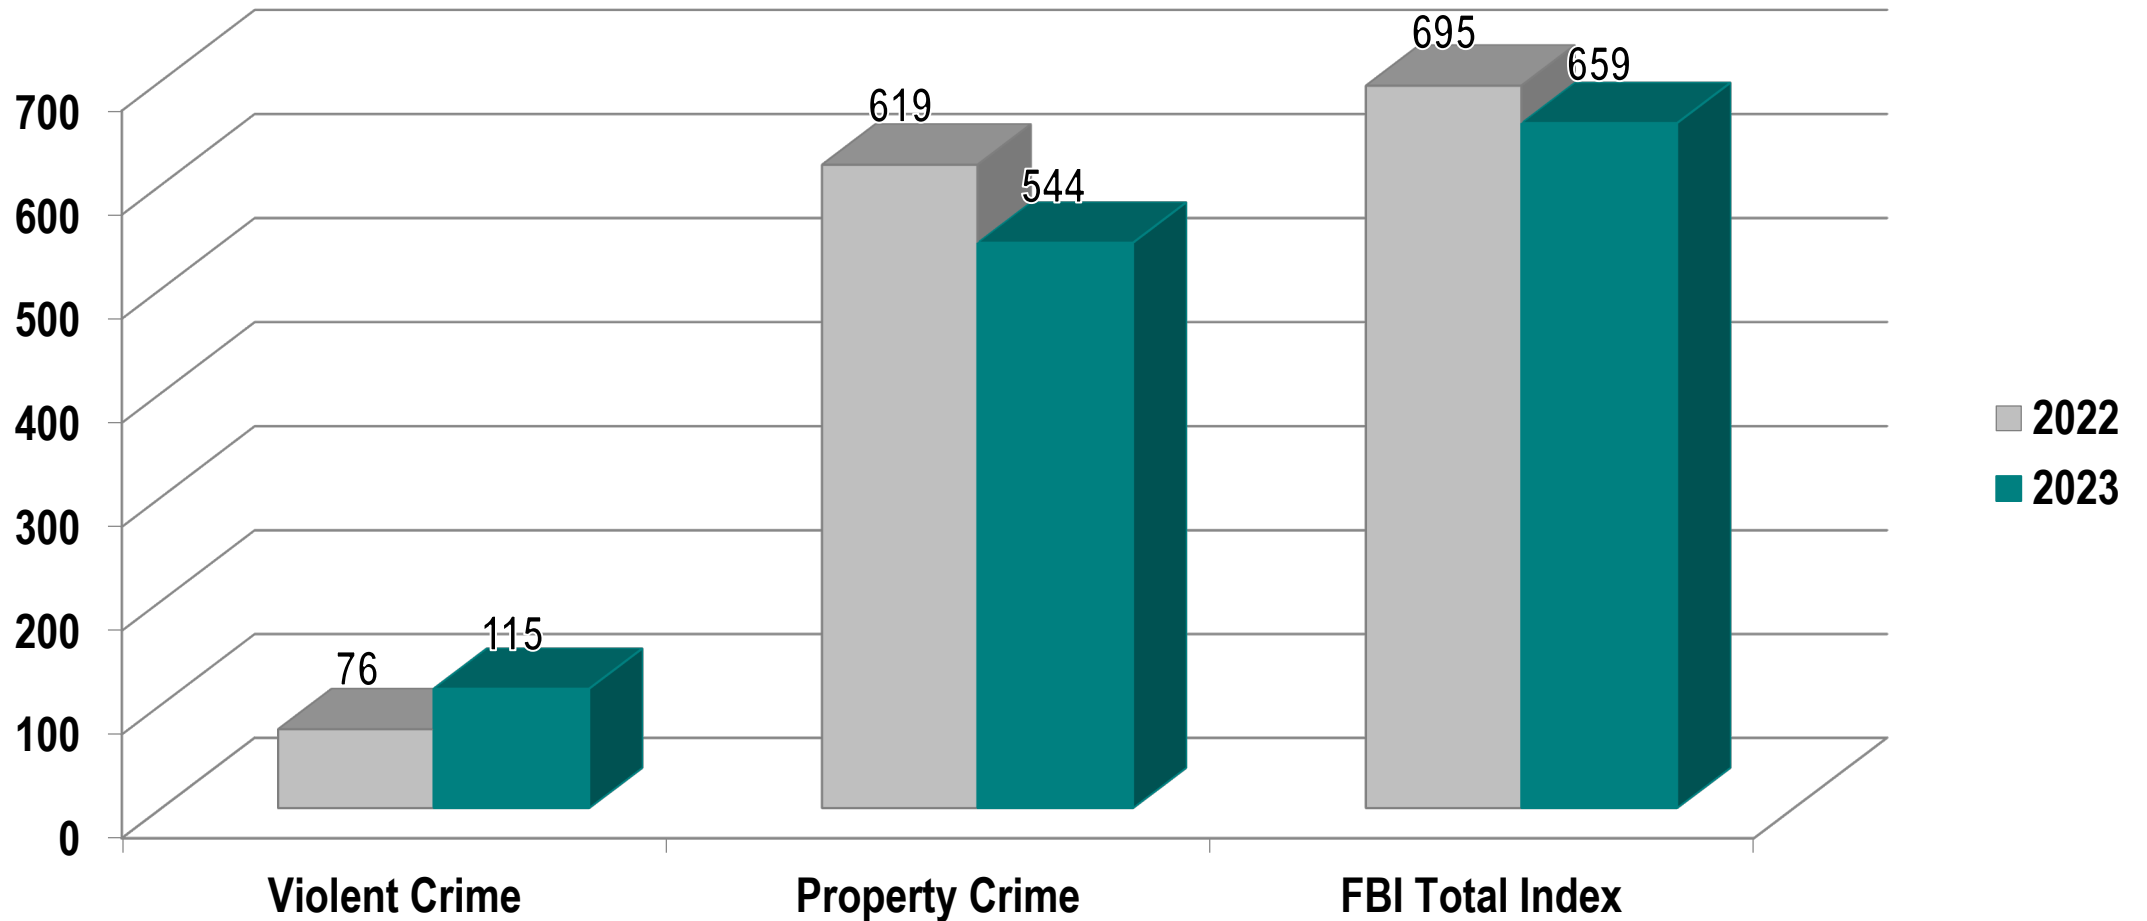

LA MESA

JEWEL OF THE HILLS

**Police Department Quarterly Report
2nd Quarter 2023**

La Mesa Part I Crime Rate 1962-2023 YTD

FBI Part I Crimes 2nd Quarter Year-to-Date

Historical Violent Crime Comparison 2nd Quarter Year-to-Date

Historical Property Crime Comparison 2nd Quarter Year-to-Date

Communications Statistics 2nd Quarter Year-to-Date

	2022 YTD	2023 YTD
9-1-1 Answer Time	100%	100%

Case Highlight

Suspect Arrested for Attempted Murder