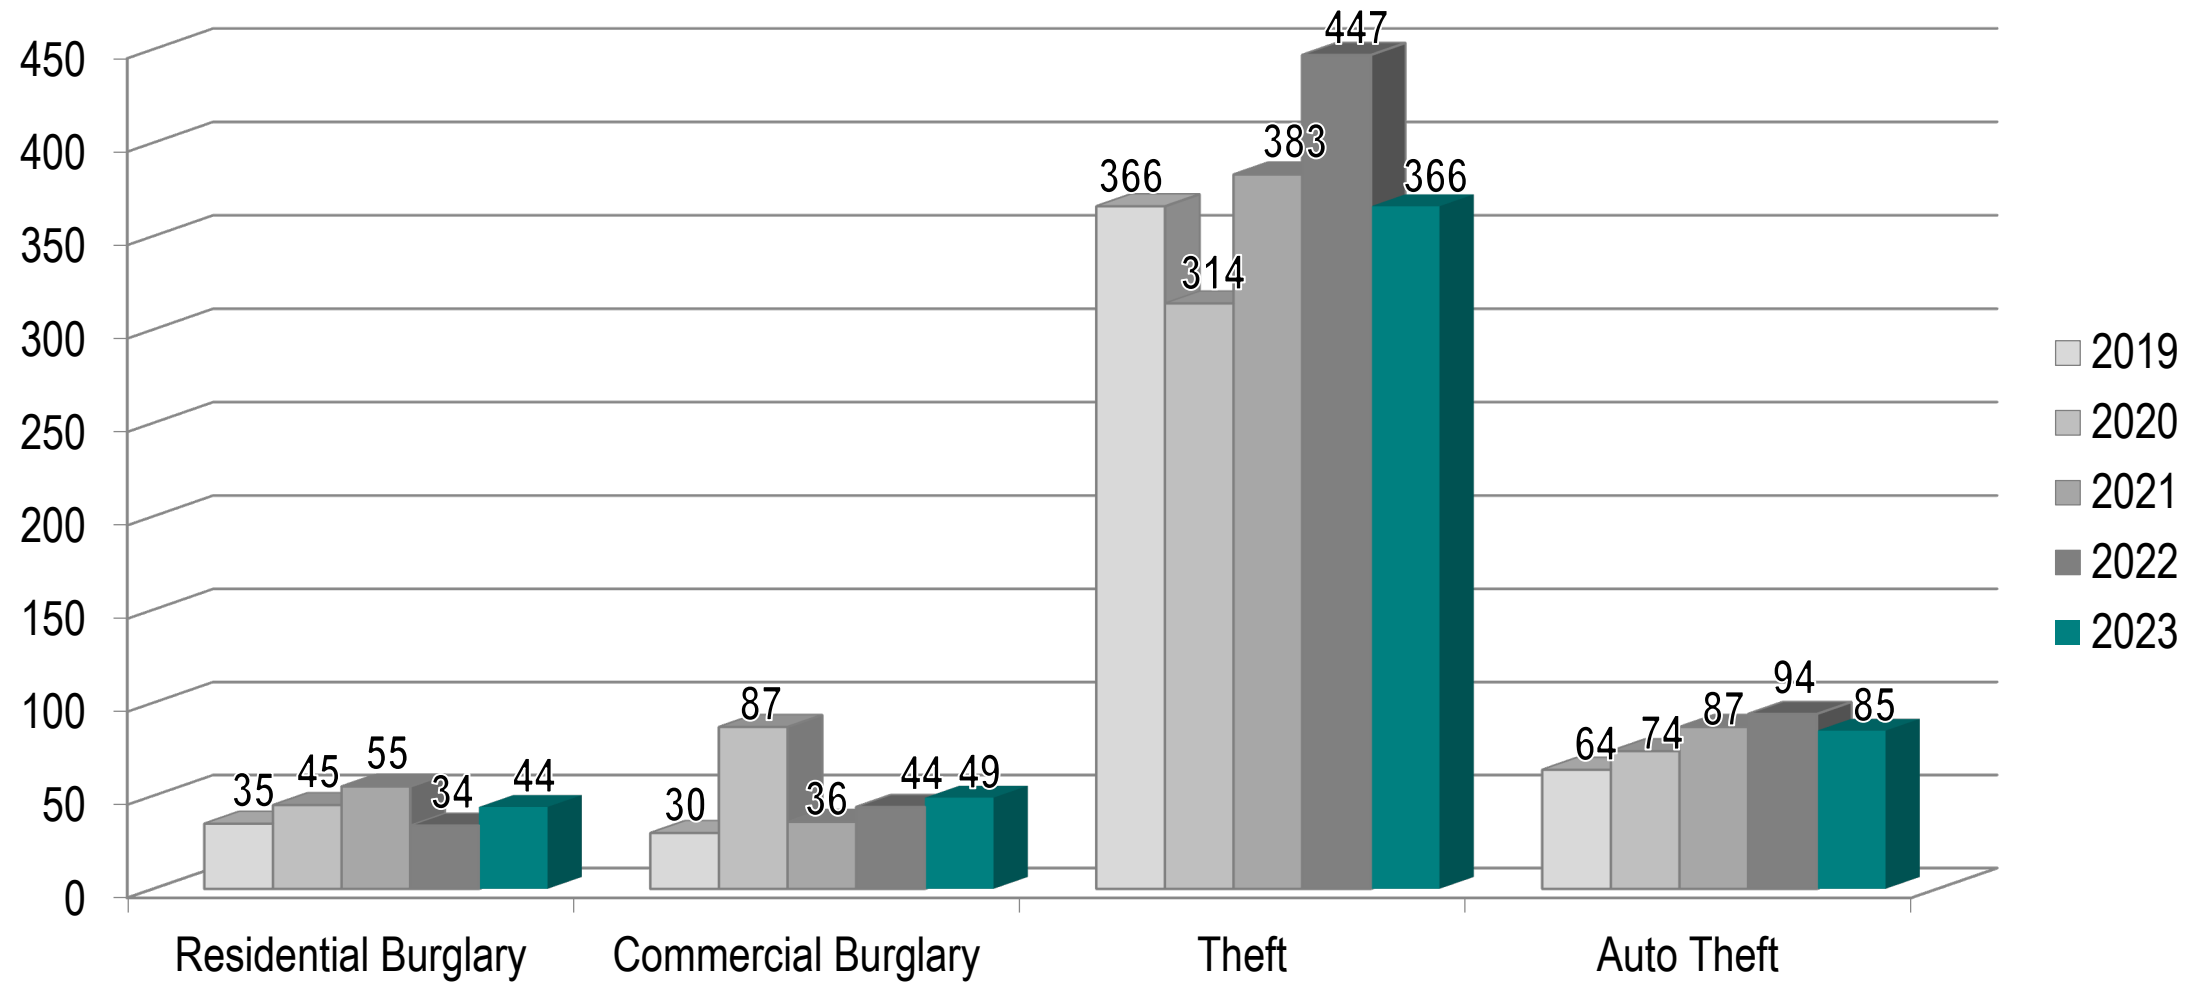

LA MESA

JEWEL OF THE HILLS

**Police Department Quarterly Report
2nd Quarter 2023**

La Mesa Part I Crime Rate 1962-2023 YTD

FBI Part I Crimes 2nd Quarter Year-to-Date

Historical Violent Crime Comparison 2nd Quarter Year-to-Date

Historical Property Crime Comparison 2nd Quarter Year-to-Date

Communications Statistics 2nd Quarter Year-to-Date

	2022 YTD	2023 YTD
9-1-1 Answer Time	100%	100%

Case Highlight

Suspect Arrested for Attempted Murder