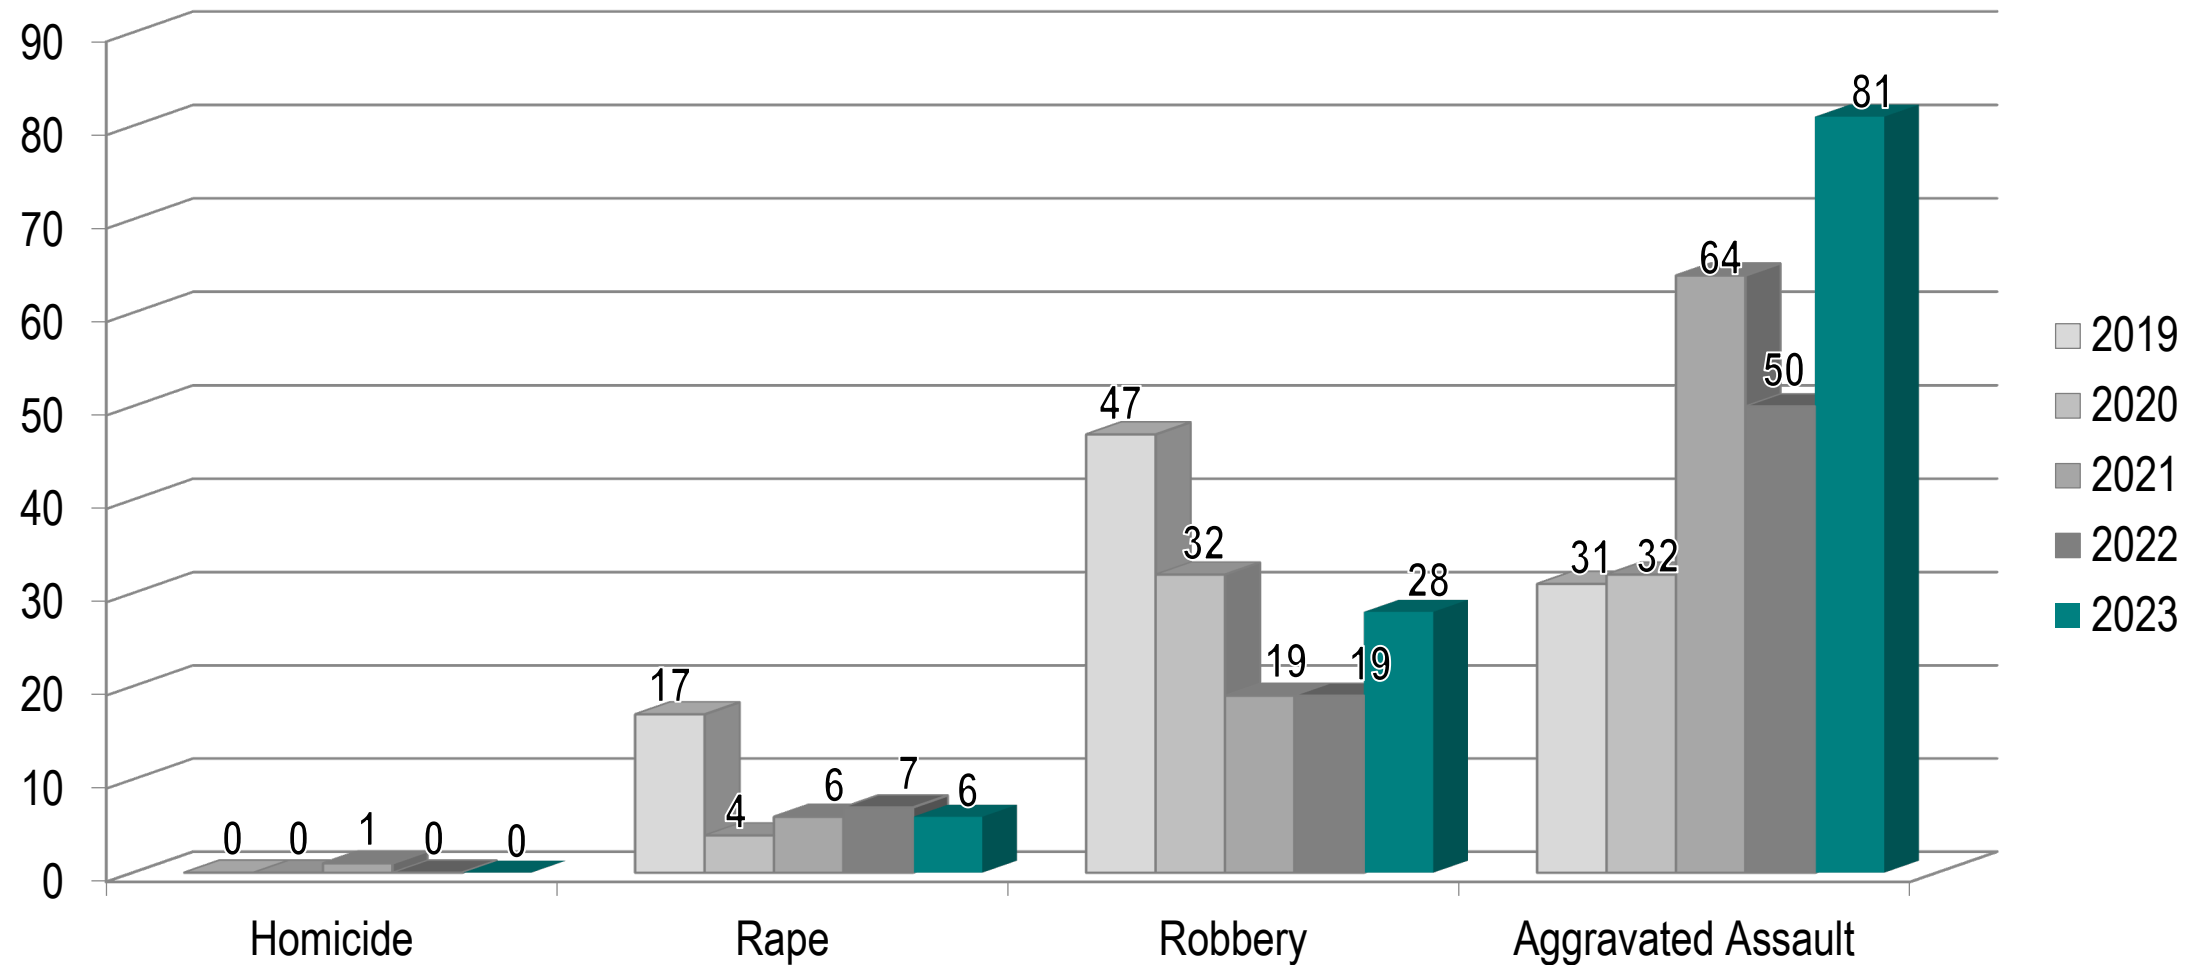

LA MESA

JEWEL OF THE HILLS

**Police Department Quarterly Report
2nd Quarter 2023**

La Mesa Part I Crime Rate 1962-2023 YTD

FBI Part I Crimes 2nd Quarter Year-to-Date

Historical Violent Crime Comparison 2nd Quarter Year-to-Date

Historical Property Crime Comparison 2nd Quarter Year-to-Date

Communications Statistics 2nd Quarter Year-to-Date

	2022 YTD	2023 YTD
9-1-1 Answer Time	100%	100%

Case Highlight

Suspect Arrested for Attempted Murder