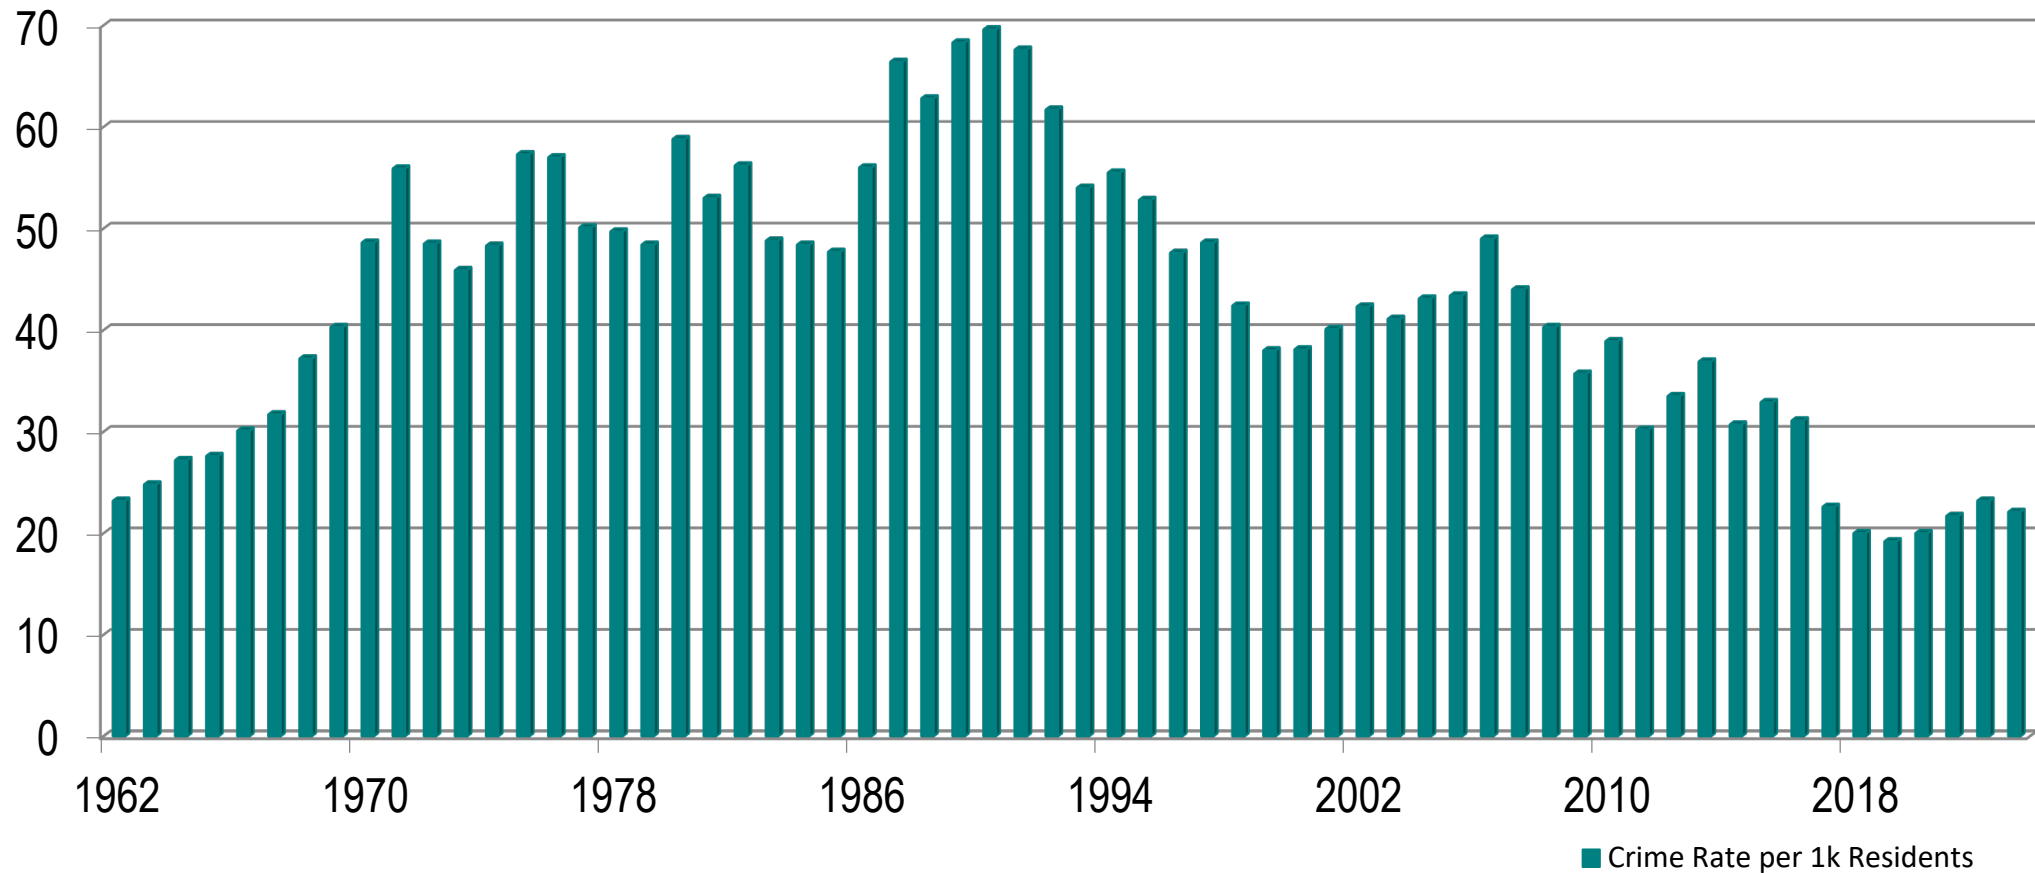

LA MESA

JEWEL OF THE HILLS

**Police Department Quarterly Report
2nd Quarter 2023**

La Mesa Part I Crime Rate 1962-2023 YTD

FBI Part I Crimes 2nd Quarter Year-to-Date

Historical Violent Crime Comparison 2nd Quarter Year-to-Date

Historical Property Crime Comparison 2nd Quarter Year-to-Date

Communications Statistics 2nd Quarter Year-to-Date

	2022 YTD	2023 YTD
9-1-1 Answer Time	100%	100%

Case Highlight

Suspect Arrested for Attempted Murder